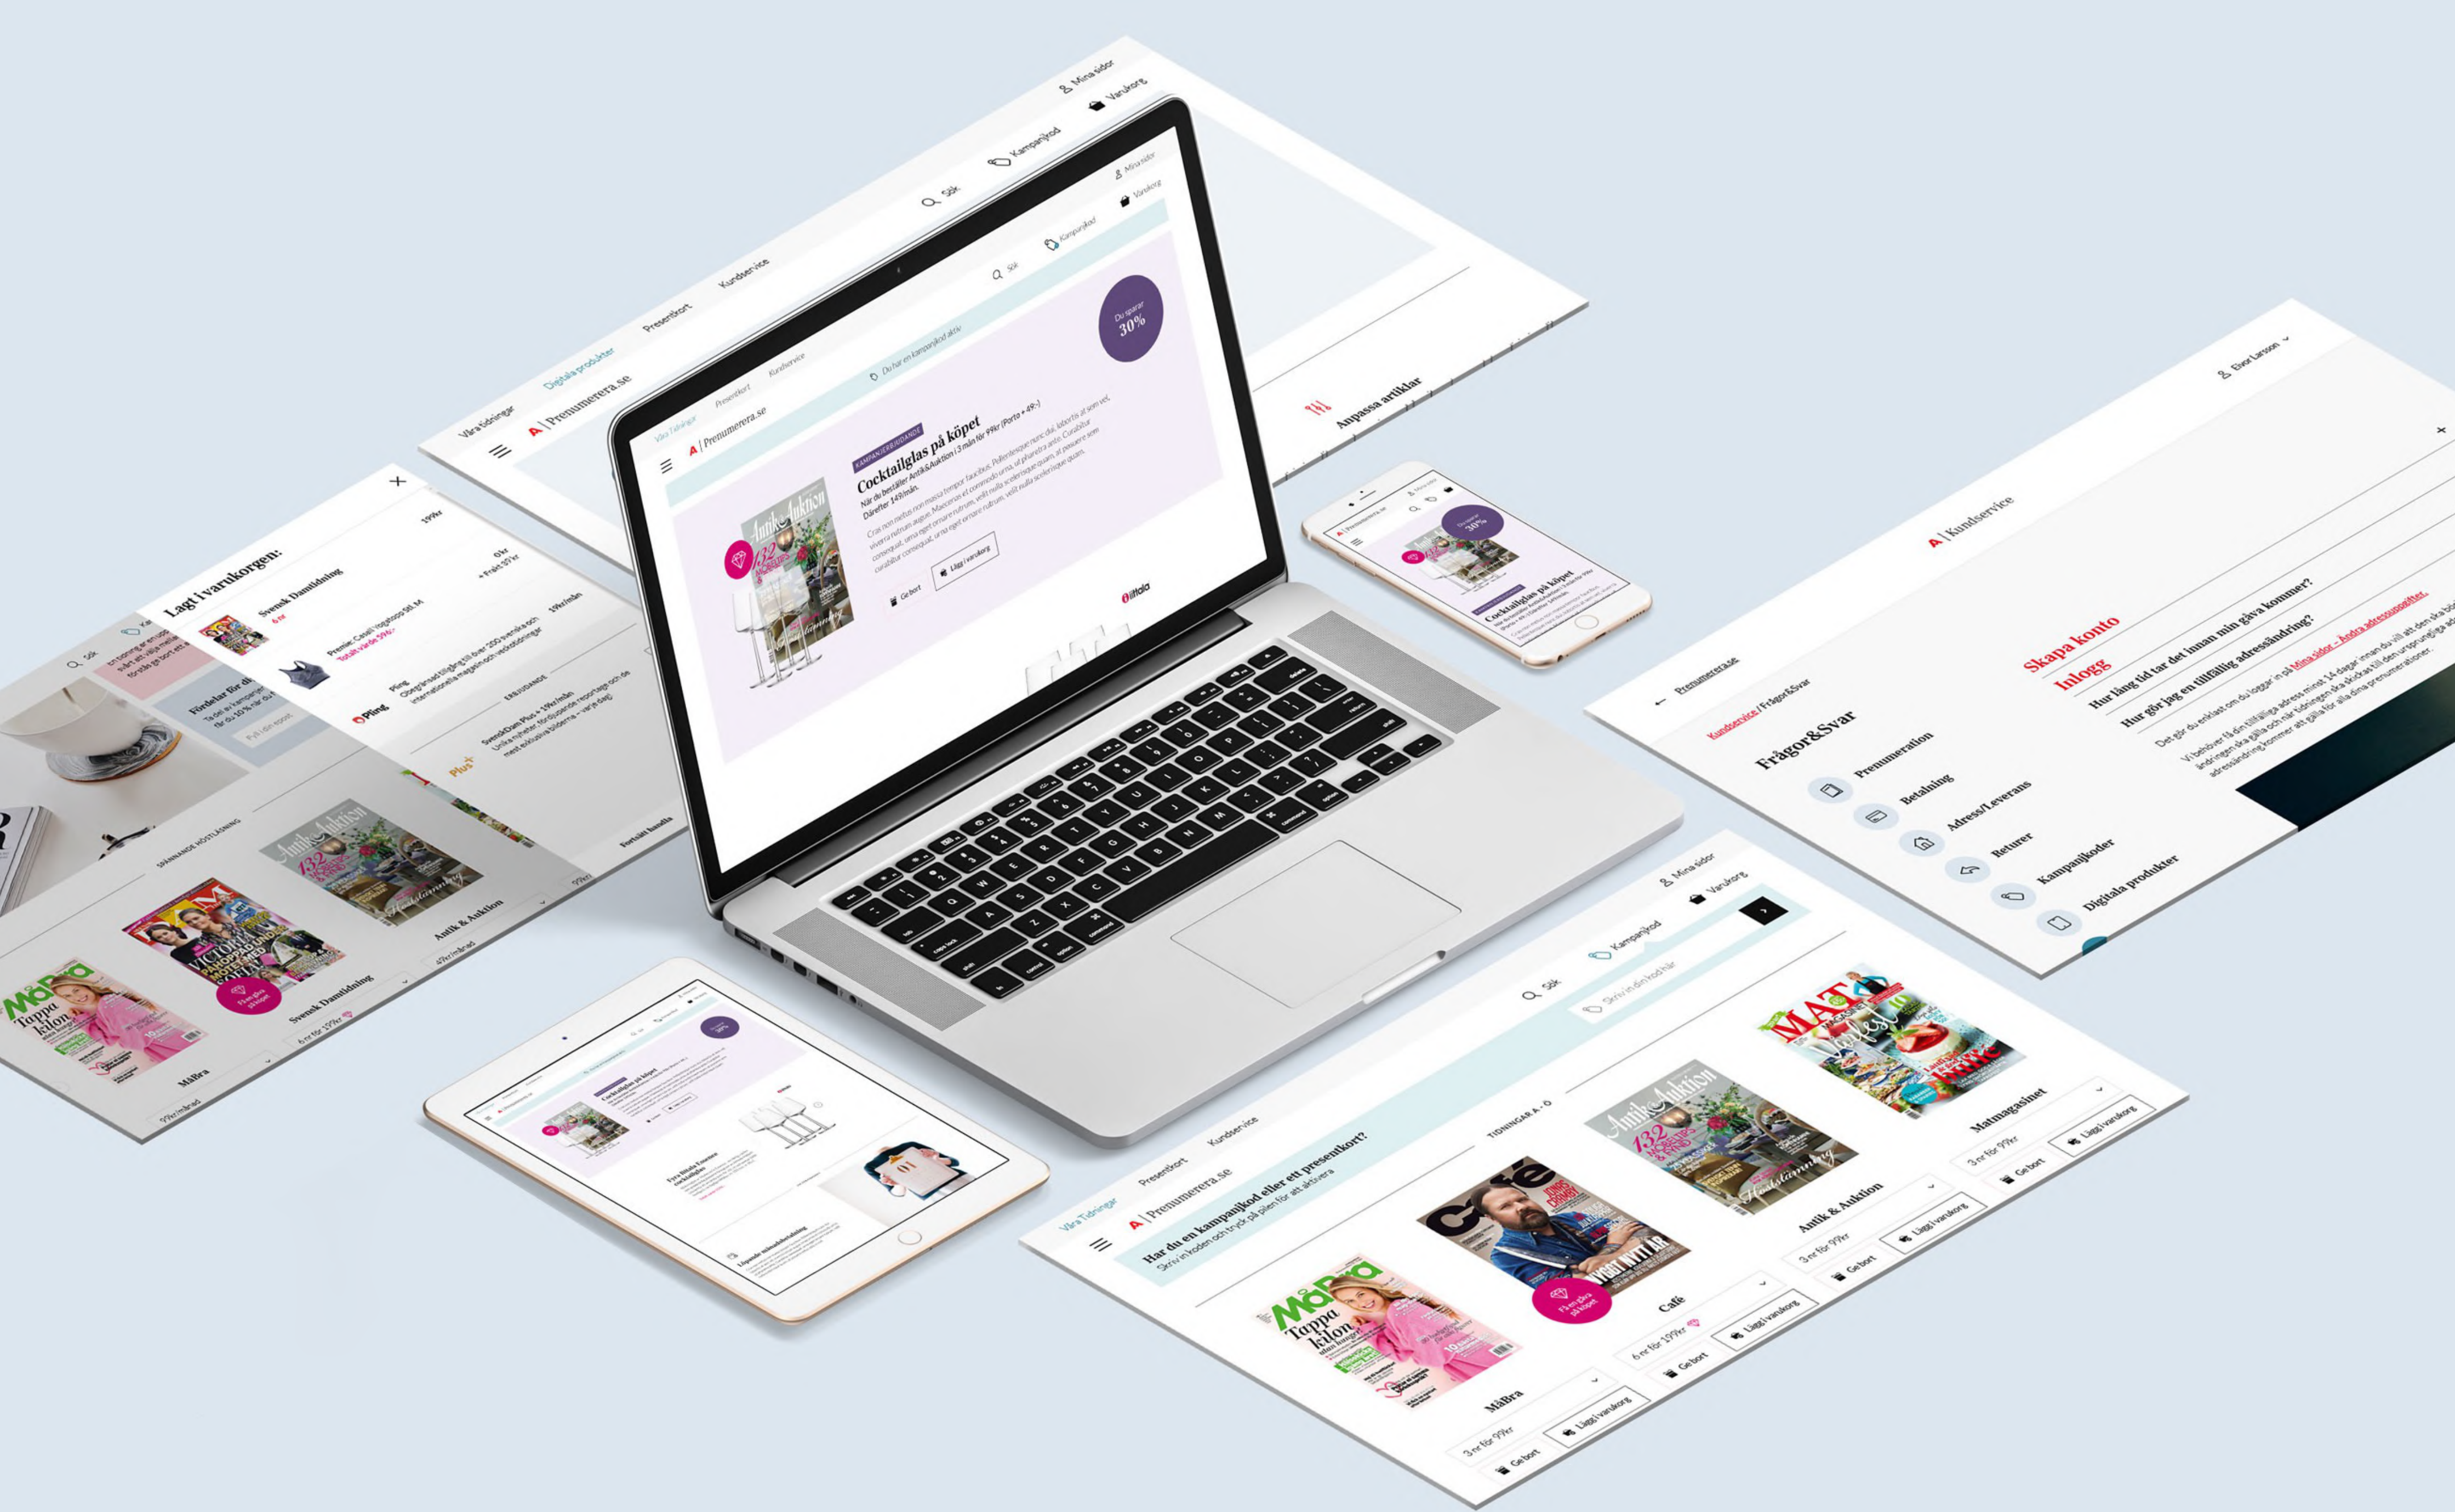

E-COMMERCE SITE

ALLER

PRENUMERERA . SE