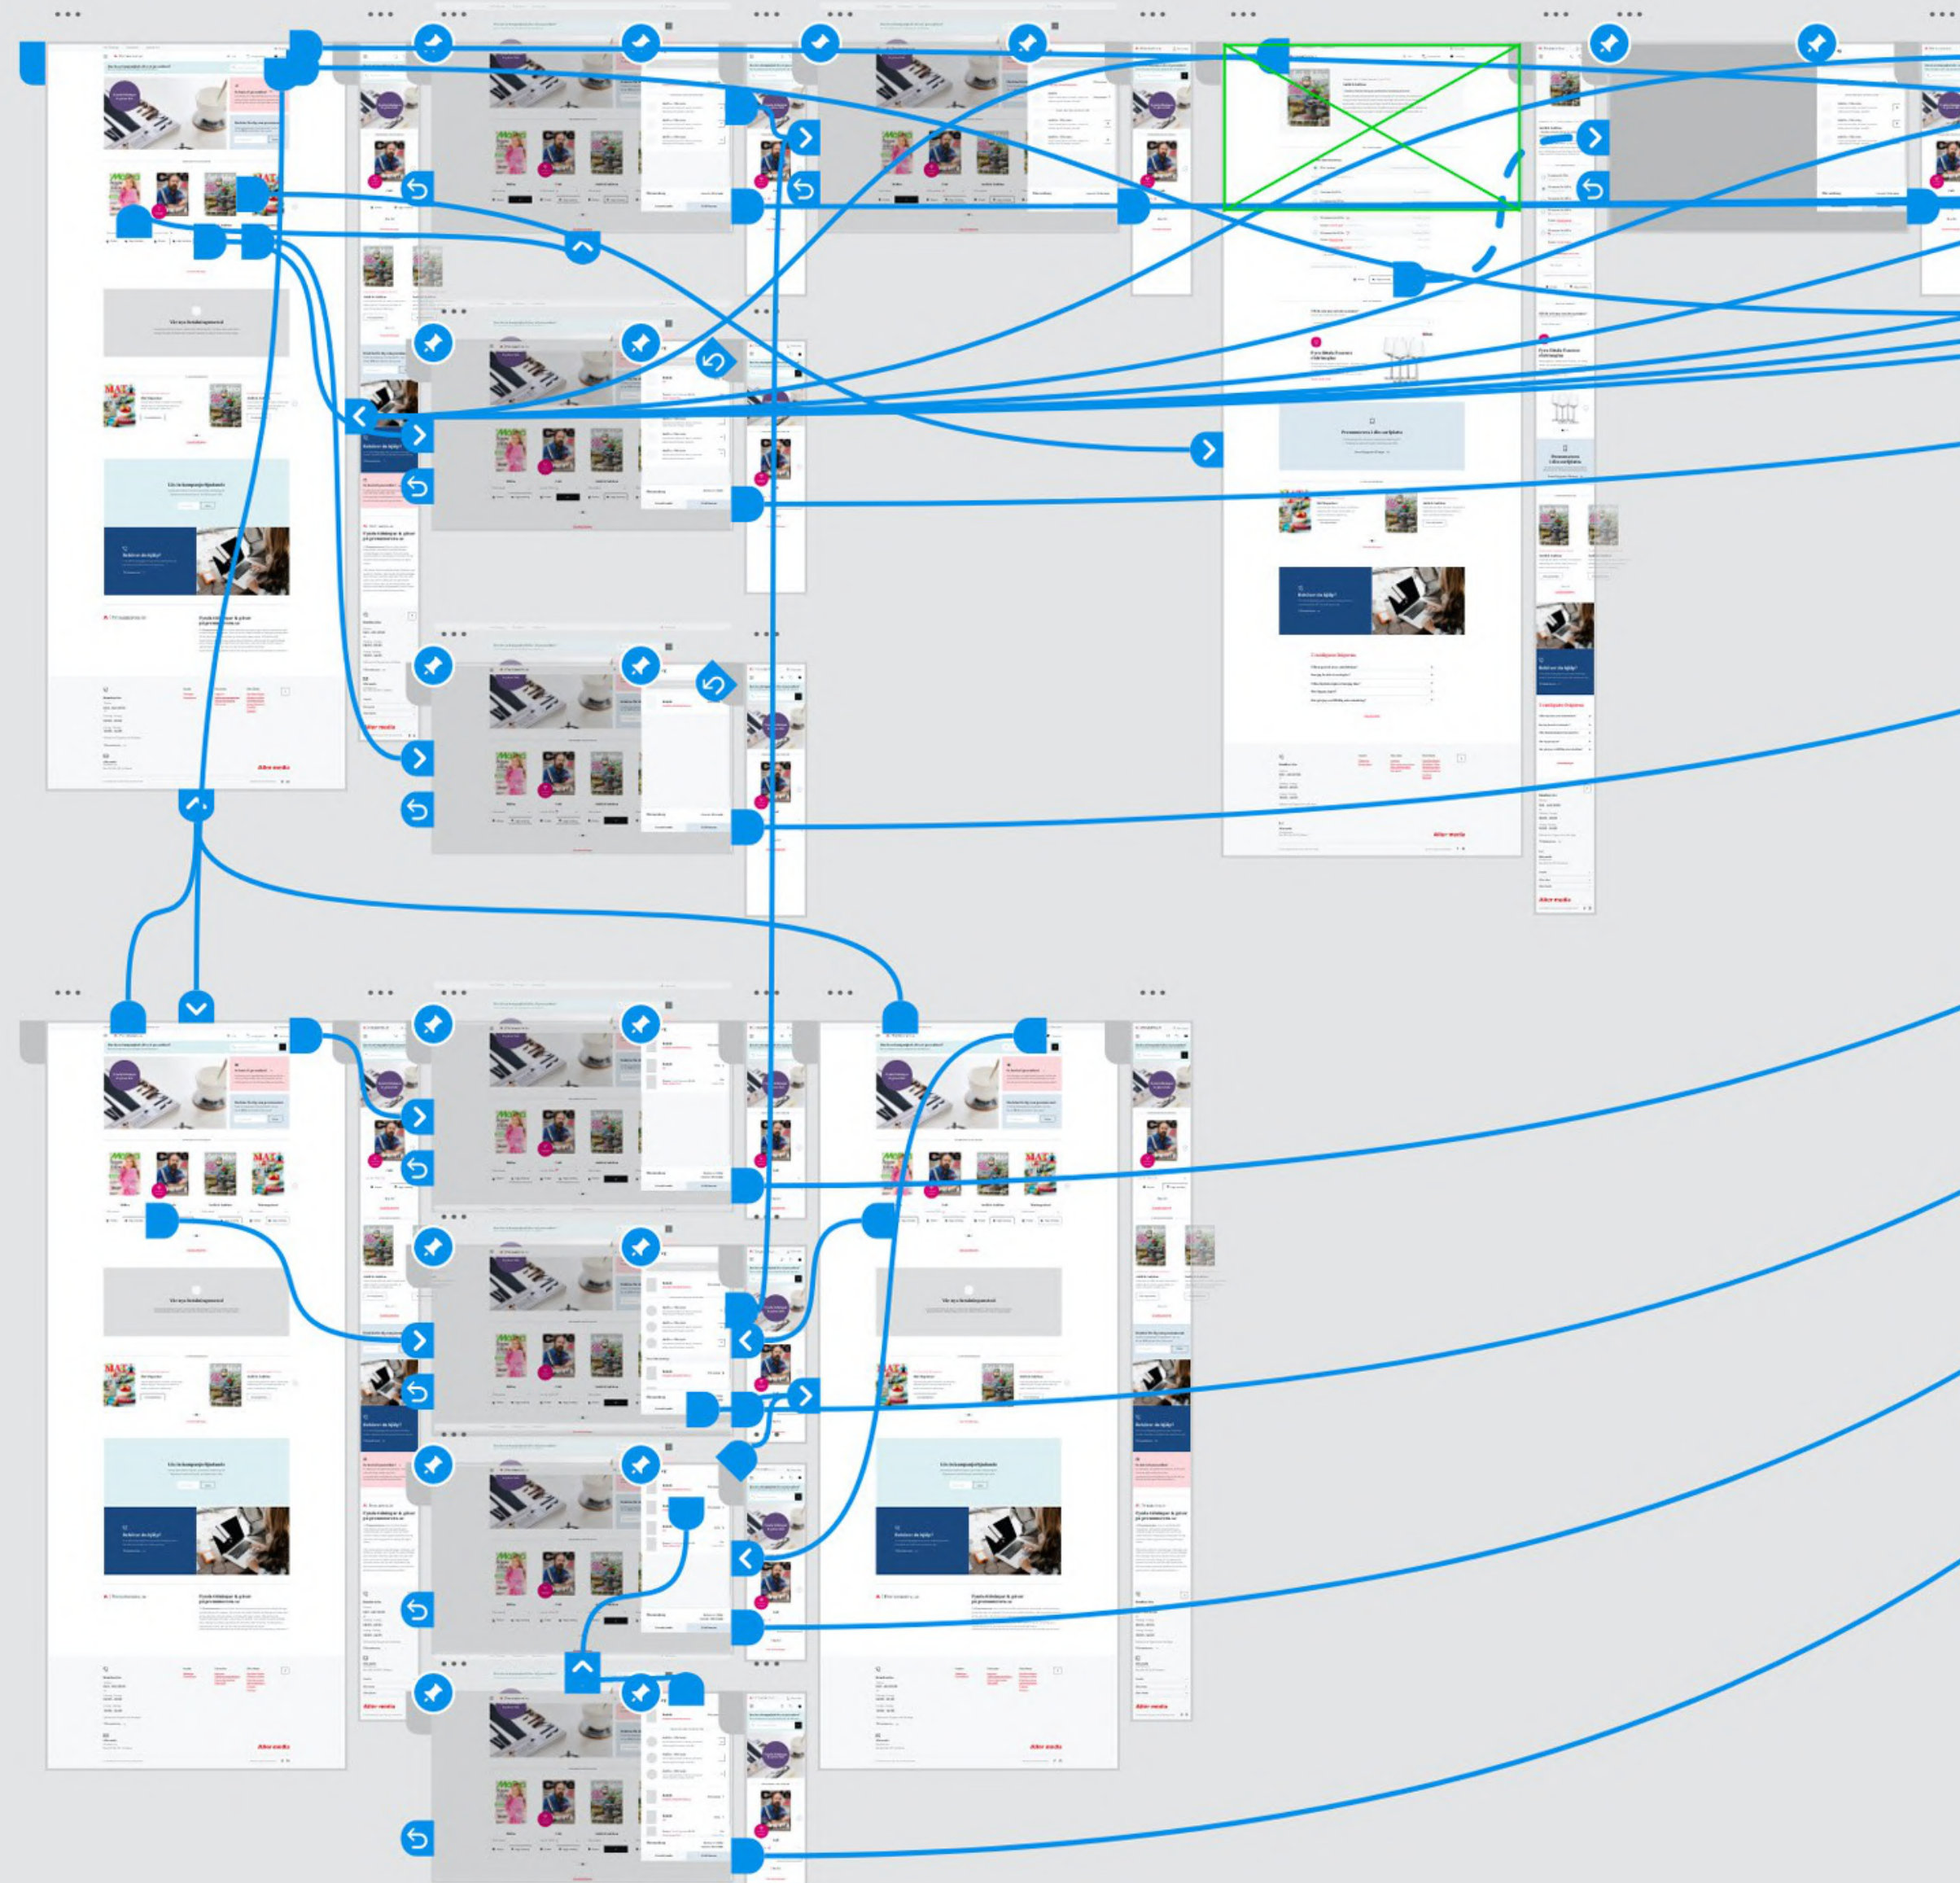

Typography

Character Styles

Header One

Frank Ruhl Libre, Bold 30pt

Header Two

Frank Ruhl Libre, Bold 20pt

Header Three

Frank Ruhl Libre, Bold 16pt

Link

Lato, Regular Underline 16pt

Large Body (+ Links on BG)

Lato, Regular 16pt

Body (+ Dropdown Desktop)

Lato, Light 16pt

Input field

Lato, Light 16pt

Button

Lato, Regular 14pt

Dropdown (Mobile)

Lato, Light 14pt

DIVIDER

Lato, Regular 12pt, Character Spacing 100

Quote

Lato, Light Italic 16pt

Paragraph Styles

Highlighted Body

Lorem ipsum dolor sit amet, consectetur adipiscing elit. Ut id lacus blandit, venenatis mauris finibus, finibus arcu. Proin suscipit lorem tortor, at porta tortor aliquam cursus. Fusce semper tortor id magna consectetur vulputate.

Body

Lorem ipsum dolor sit amet, consectetur adipiscing elit. Ut id lacus blandit, venenatis mauris finibus, finibus arcu. Proin suscipit lorem tortor, at porta tortor aliquam cursus. Fusce semper tortor id magna consectetur vulputate.